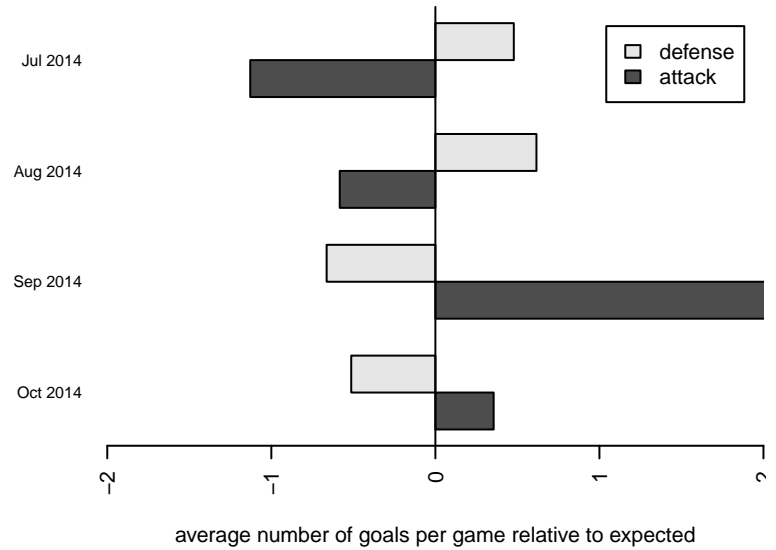

Performance relative to 13 month average