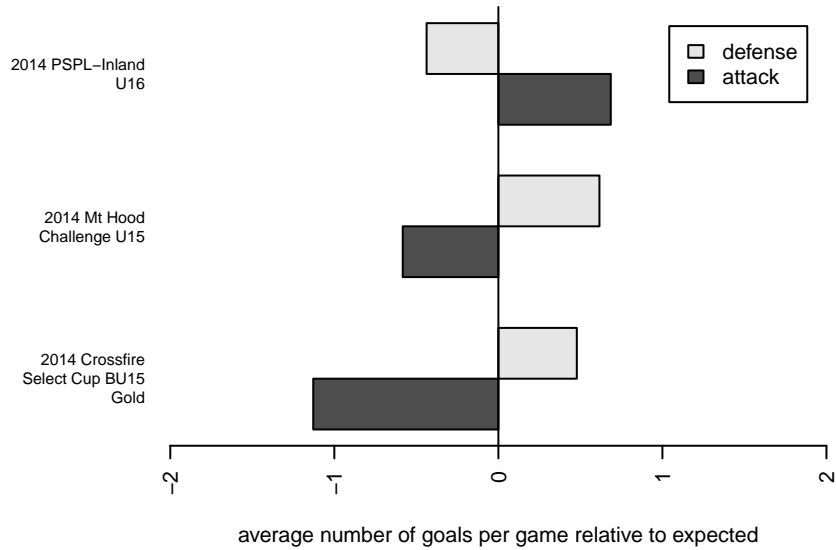

**attack and defense variance (black dot)
relative to other teams
and top 10 in region**

**attack and defense rating
relative to others at age
and all opponents in last 13 months**

Performance relative to 13 month average