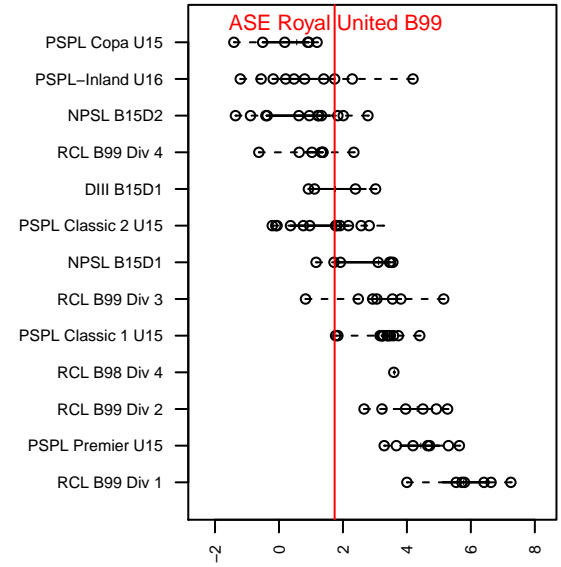

**attack and defense variance (black dot)
relative to other teams
and top 10 in region**

**attack and defense rating
relative to others at age
and all opponents in last 13 months**

Performance relative to 13 month average